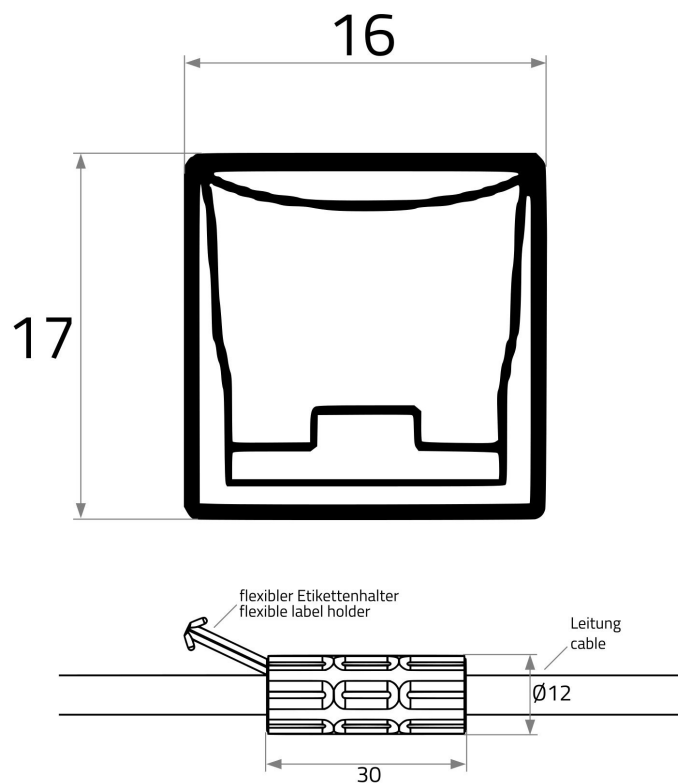

VARDAflex Sauna TVQ - 2700K S?-??

**Flex. LED-Strip, 24V, 6W/m, IP68,
2700K TVQ**

Article nr.: S76093

Flexible LED Stripe sealed in UV-, chlorine-, salt water-, solvent- and heat-resistant special silicone · for indoor- and outdoor use, IP68 · specially for the sauna area · cuttable every 55.56 mm / 6 LEDs · amount of LEDs per meter: 108 · LED pitch: 9.26 mm · beam angle: 120° · CRI: >80 · luminous flux per meter: 280 lm · voltage: 24V DC · power per meter: 6 W · lifespan L70B50: >= 36.000 h · WxH in mm: 16 x 17 · Temperature range: -45 to +90°C · Processing temperature: +10 to +90°C · Maximum length per connection: 10 meter · min. bending diameter vertical: 300 mm · anti-wicking ferrule diameter = 15 mm: the anti-wicking ferrule is located at · 115 mm from the connector on the cable. · the anti-wicking ferrule is not included in the rutec Lightdesign version.

TECHNICAL DATA

Unit Code	metre
BAR code	4012094760933
Housing colour	Weiss
Width	16.00 mm
Height	17.00 mm
LED colour	2700K
Lightoutput per LED	2.59 lm
Lamp	Inklusive LED
IP rating	68
Psb	0,00 W

VARDAflex Sauna TVQ - 2700K S?-??

Flex. LED-Strip, 24V, 6W/m, IP68,
2700K TVQ

Article nr.: S76093

TECHNICAL DATA

Voltage	24 V
Material	Kunststoff
Temperature range	-45 - 90
LED per meter	108
Dimension of segments	55.56 mm
CRI	≥ 80
Lifetime L70B50	36.000 h

VARDAflex Sauna TVQ - 2700K S?-??

Flex. LED-Strip, 24V, 6W/m, IP68,
2700K TVQ

Article nr.: S76093

TECHNICAL DRAWING

Wasserstop

Der Wasserstop befindet sich ca. 115 mm entfernt von der Einspeisung des LED Strips auf der Zuleitung.