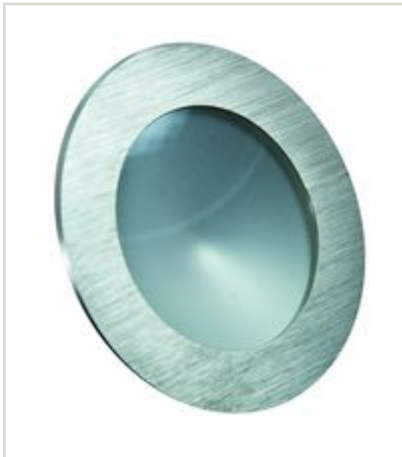

1W Power LED - inkl.Konv. f.Schalterdosen
LARA LED-Wandeinbaustr.-V2 WW eiseng.
 Article nr.: 58395WW

LED recessed wall spotlight for switch boxes · for indoor use, IP40 · housing: die-cast aluminum; protective glass · housing color: iron brushed · not swiveling · beam angle: 80° · load: 1 W · light colour: 3000 K · luminous flux: 55 lm · CRI: >90 · lifespan L70: >= 50.000 h · input: 230 V AC · protection class I · mounting depth: 45 mm · installation diameter: 55 mm · outer diameter: 80 mm · energy efficiency class: A++ · not dimmable

TECHNICAL DATA

Unit Code	pcs
BAR code	4012094583952
Housing colour	Eisen-gebürstet
Height	47.50 mm
Outer diameter	80 mm
Hole size	55 mm
Depth in ceiling	45.00 mm
LED colour	WW ca. 3000K
Lightoutput per fixture	55.00 lm
Lamp	Inklusive LED