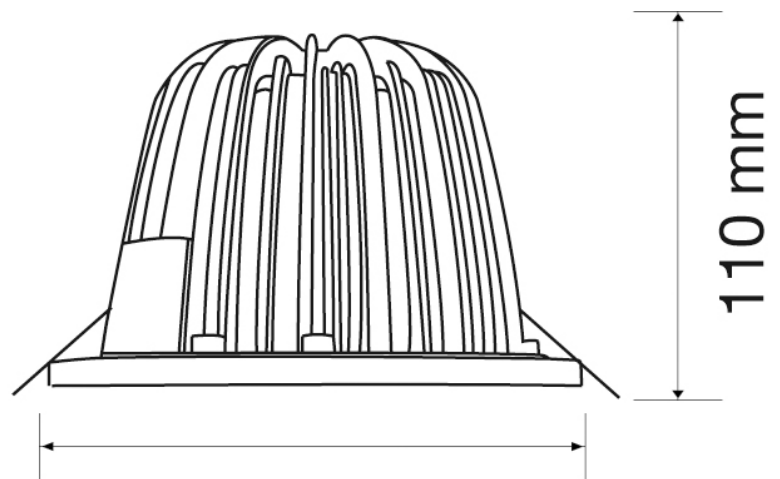

**sandgrau, 3000K .CALA - 14W IP43 36°
350mA**

Article nr.: 42147

for indoor use, IP43 · · Housing: diecast aluminum (glass protection, transparent) · Housing colour: sandgrey · not swivelling · Beam angle: 36° · Power: 14 W · Light colour: 3000 K · Light flux: 1176 lm · CRI: >80 · Lifespan L70: >= 60.000 h · Input current: 350 mA DC · protection class III · · Installation depth: 110 mm · Ceiling cut-out: 105 mm · Outer diameter: 116 mm · Energie efficiency class: A · not including LED converter

TECHNICAL DATA

Unit Code	pcs
BAR code	4012094421476
Housing colour	Sandgrau
Height	80.00 mm
Outer diameter	116 mm
Hole size	105 mm
Depth in ceiling	110.00 mm
LED colour	WW ca. 3000K
Lightoutput per fixture	1176.00 lm
Lamp	Inklusive LED

sandgrau, 3000K .CALA - 14W IP43 36° 350mA

Article nr.: 42147

TECHNICAL DATA

IP rating	43
Beam angle	36 °
Power	14 W
Current mA	350 mA
Lamp base	ohne
Amount of LED	1
Material	Aluminium
Temperature range	-20 - 40
Energy efficiency class	A
CRI	≥ 80

**sandgrau, 3000K .CALA - 14W IP43 36°
350mA**
Article nr.: 42147

TECHNICAL DRAWING

Ø 105 mm

Ø 116 mm

110 mm