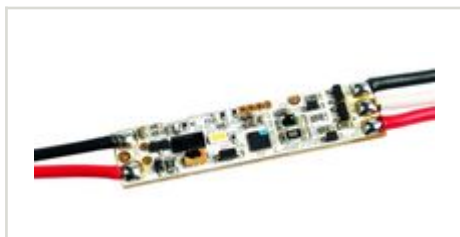

## Gestensteuerung für VARDAflex ProxiDimmer Select für Aluprofile-CV

Article nr.: 80601

LED dimmer for installation in aluminum profiles for dynamic white lighting · (such as tunable white, Select, CCT) · for indoor use, IP20 · with self-adhesive backing · 2 channel 5 A · Protection class III, CE, RoHS · Input: DC 12 V - DC 24 V · Output: DC 12 V - DC 24 V (PWM) · Power: 72 W (12 V), 144 W (24 V) · LxWxH in mm: 30 x 10 x 2.7 · with 100 mm input and output line · Temperature range 0° C to + 40 ° C · scope of delivery: 1 ProxiDimmer Select · A short detection changes the switching state on / off · A long detection continuously dims between minimum and maximum threshold · A short and then a long detection changes the color temperature

### TECHNICAL DATA

Unit Code	pcs
BAR code	4012094806013
Housing colour	sonstige
Length	40.00 mm
Width	10.00 mm
Height	2.70 mm
Lamp	Ohne
IP rating	20
Power	72-144 W
Current mA	6.000 mA

## Gestensteuerung für VARDAflex ProxiDimmer Select für Aluprofile-CV

Article nr.: 80601

### TECHNICAL DATA

Input voltage	12-24
Output voltage	12-24
Material	ohne (Platinenmontage)
Temperature range	to 40